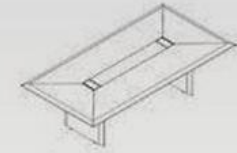

Siyah
Black

L: 240 cm
W: 110 cm
H: 75 cm

Ahşap Renkler
Wood Colors

Siyah
Black

Metal Renkler
Metal Colors

Rose Gold

L: 250 cm
W: 120 cm
H: 75 cm

Ahşap Renk
Wood Colors