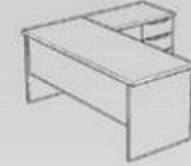

Masa Desk	160/180/200x70x74h
Dolap Cabinet	160x40x117h
Etajer Sidetable	80x50x74h
Sehpa Coffeetable	55x55x45h

Ahşap Renk Seçenekleri Wood Color Options

Sabit Ahşap Rengi Fixedwood Color