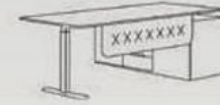

İskandinav tasarımın sadelik algısını esas alan Party, çalışma alanlarınızda size evinizdeki rahatlığı sunacaktır.

Based on the minimalism of Scandinavian design, Party will provide you the comfort of your home in your work areas.

Masa Desk
L: 140/160/180/200
W: 80
H: 70-120

Dolap Cabinet
220/80/81

Ahşap Renkleri
Wood Colors

Metal Renkler
Metal Colors