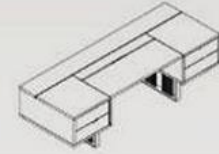

Wave, çağdaş bir tasarım anlayışının yanında masif ahşap, mermer ve deri malzemenin bir araya getirildiği usta ve zarif bir mobilya işçiliğinden elde edilmiştir.

Wave is obtained from a masterful and elegant furniture workmanship that combines solid wood, marble and leather material as well as a contemporary design approach.