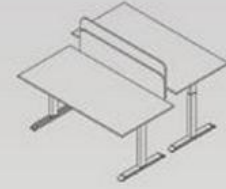

L: 140/160/180/200
W: 145 cm
H: 70~120 cm