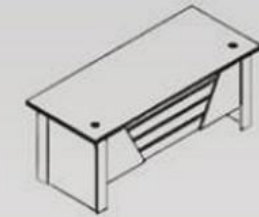

Ahşap Renkler
Wood Colors

Antrasit
Anthracite

Nevada

Gordion

PLAIN

Masa Desk	180x75x75h
Etajer Sidetable	80x50x75h
Dolap Cabinet	180x38x122h
Sehpa Coffeetable	50x50x45h

Ahşap Renkler Wood Colors

Antrasit
Anthracite