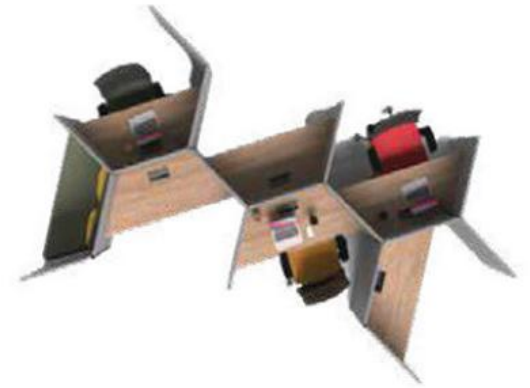

Ahşap Renkler
Wood Colors

Nevada

Antrasit
Anthracite

POLY

L: 110cm
W: 110 cm
H: 225cm