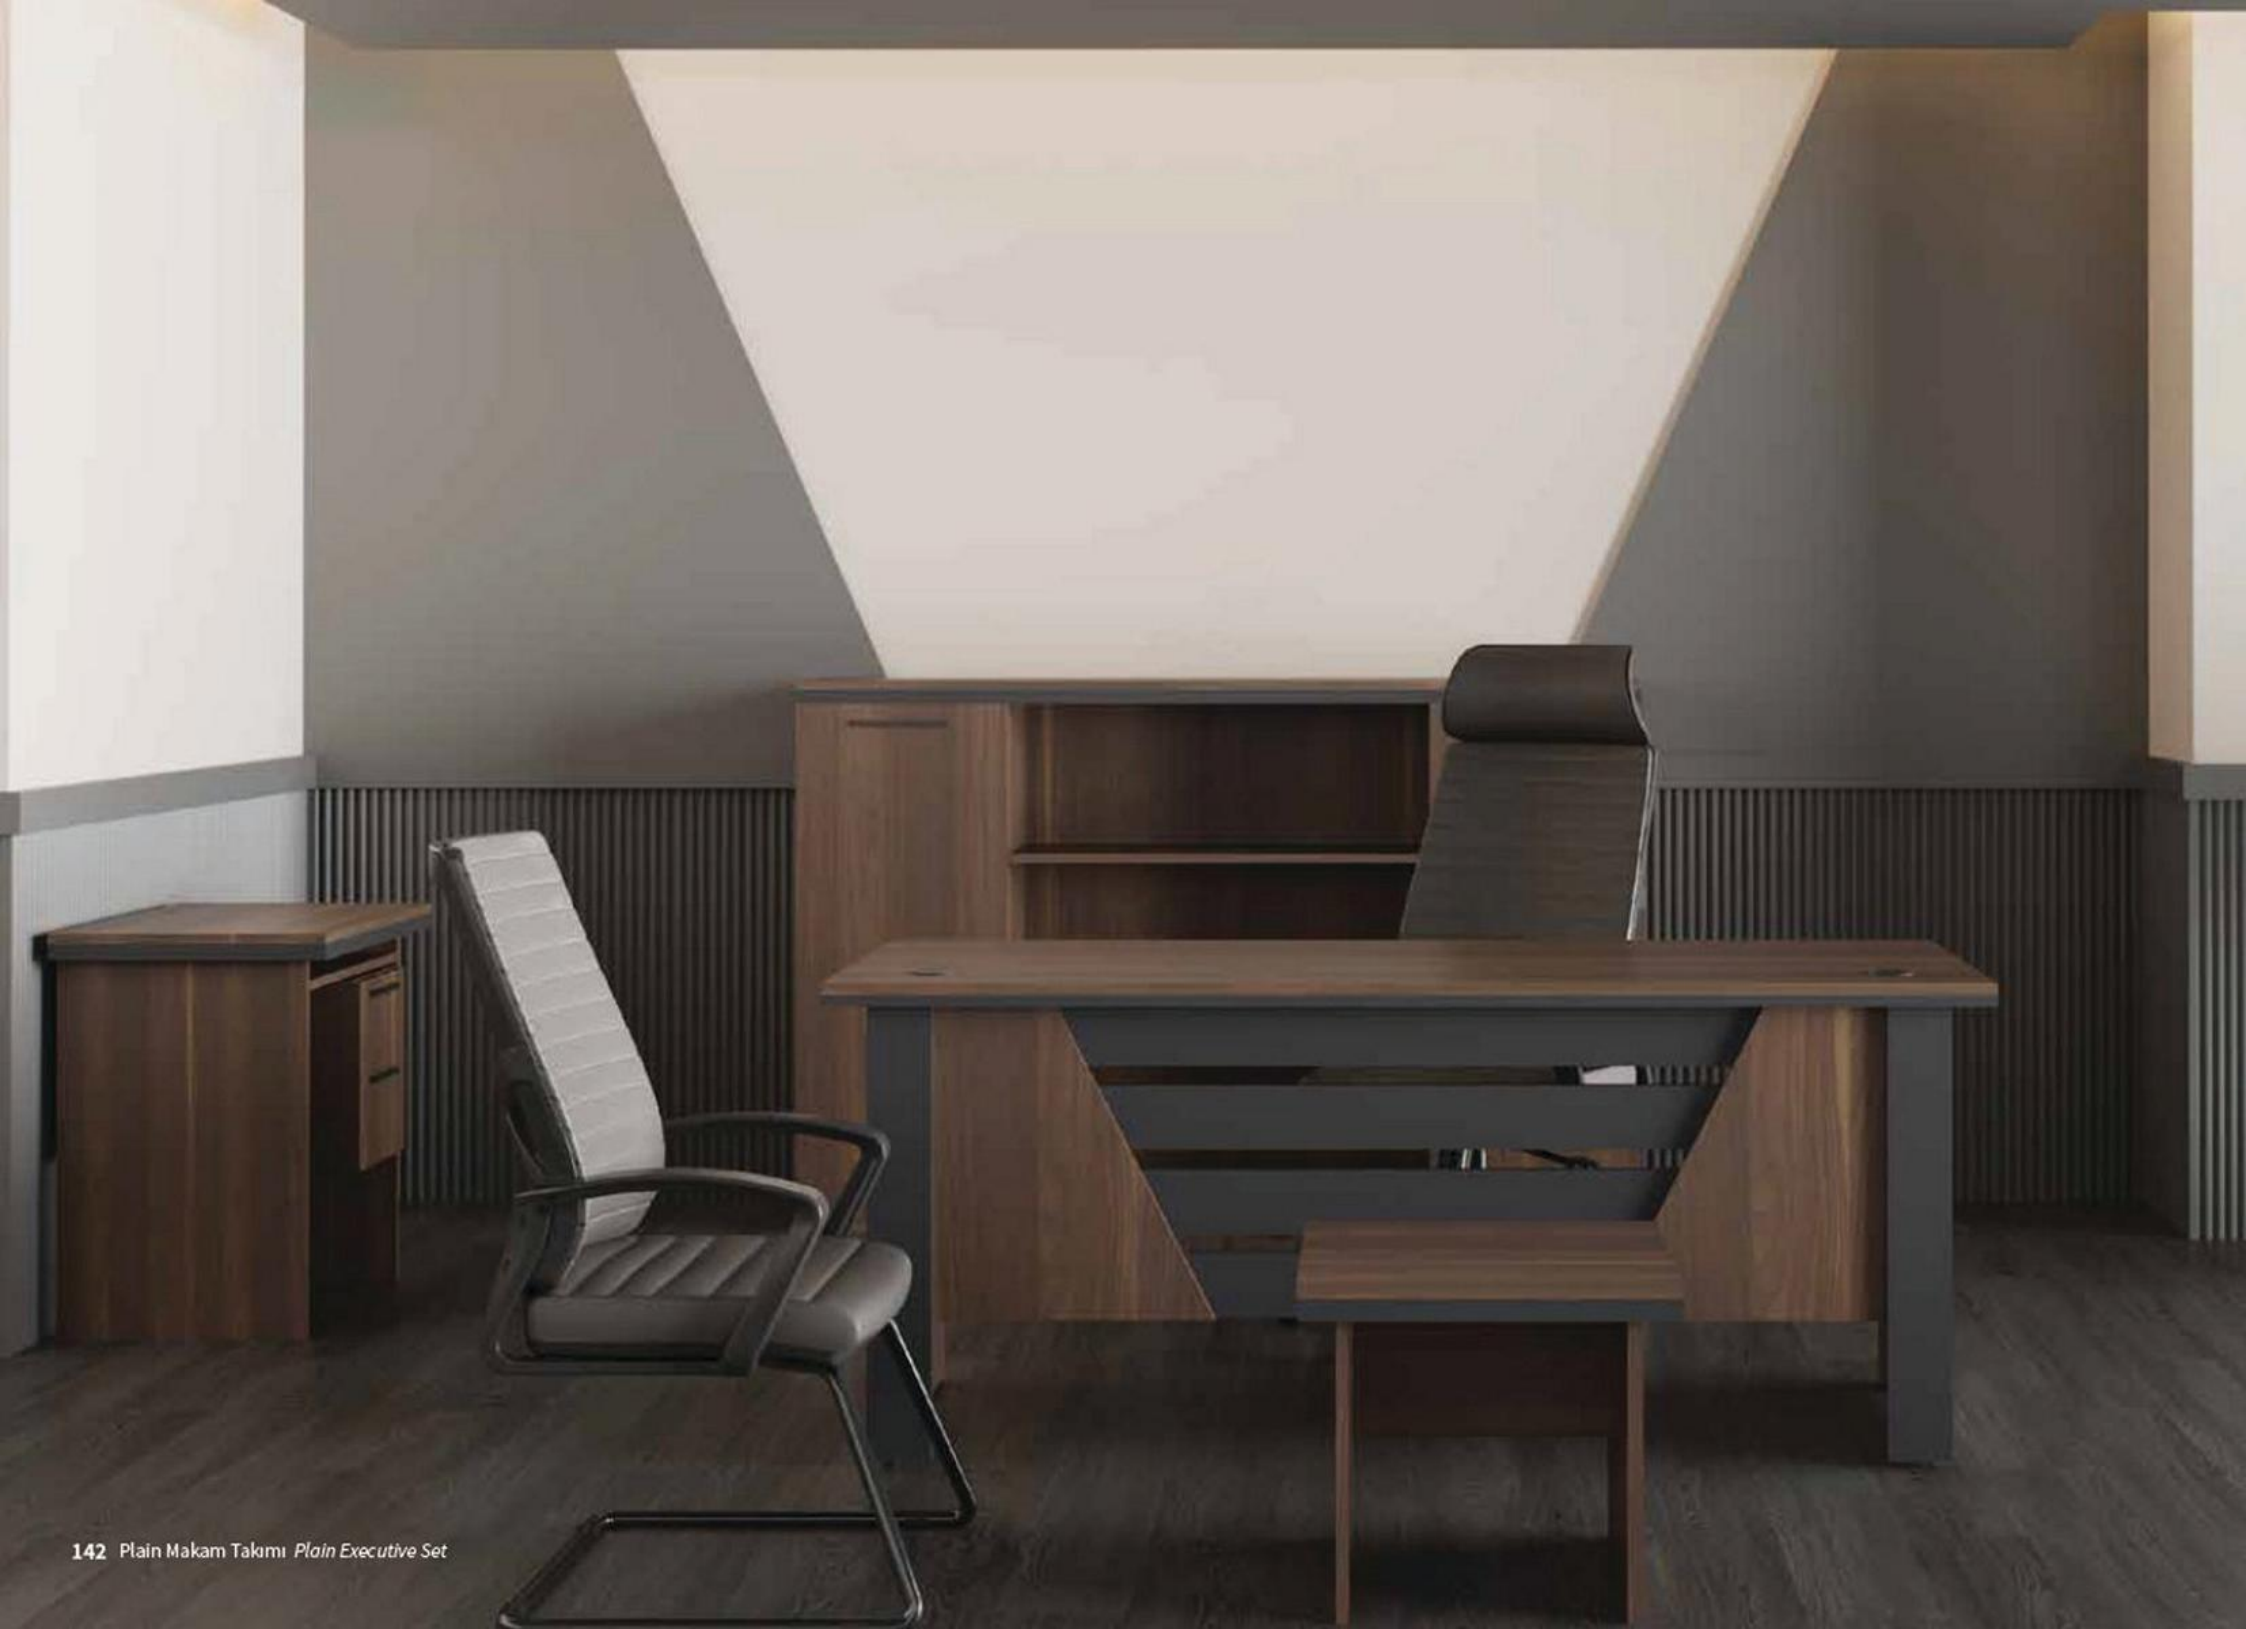

Ahşap Renkler
Wood Colors

Antrasit
Anthracite

Nevada

Gordion

PLAIN

Masa Desk	180x75x75h
Etajer Sidetable	80x50x75h
Dolap Cabinet	180x38x122h
Sehpa Coffeetable	50x50x45h

Ahşap Renkler Wood Colors

Antrasit
Anthracite