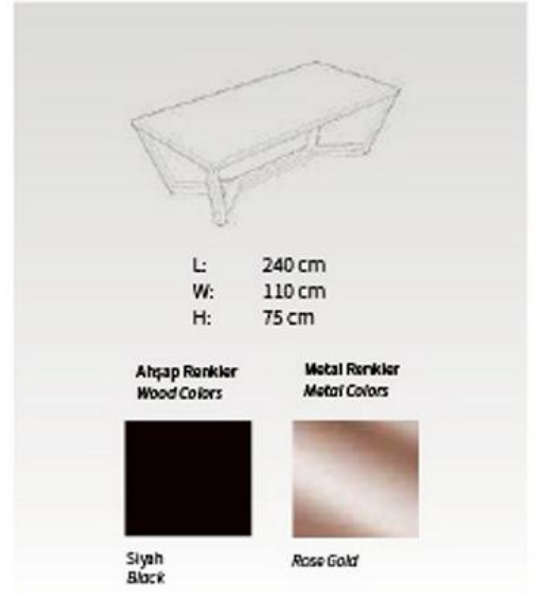

CROSS TOPLANTI MASASI

Cross Meeting Table