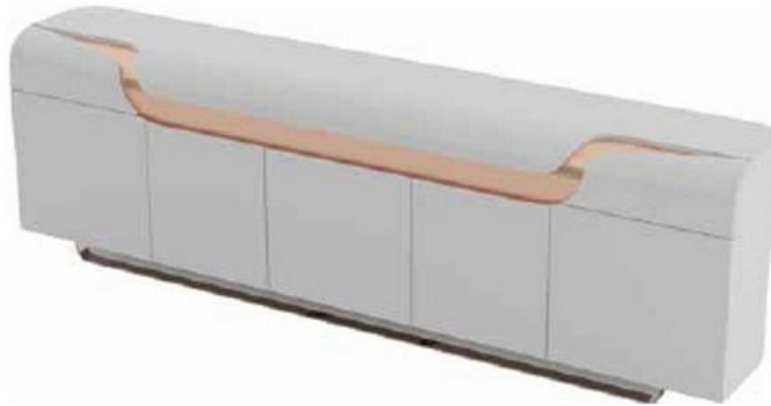

LOTUS

Lotus çiçeğinden esinlenerek tasarlanmış olan lotus makam takımı zarafeti ve şıklığıyla ofisinizin ışığıyla açılacak.

The lotus office set, inspired by the lotus flower, will blossom with the light of your office with its elegance and grace.

Masa / Desk	302x75
Dolap / Cabinet	276x90
Sohpa / Coffeetable	110x60

Ahşap Renkler Wood Colors

Metal Renkler Metal Colors