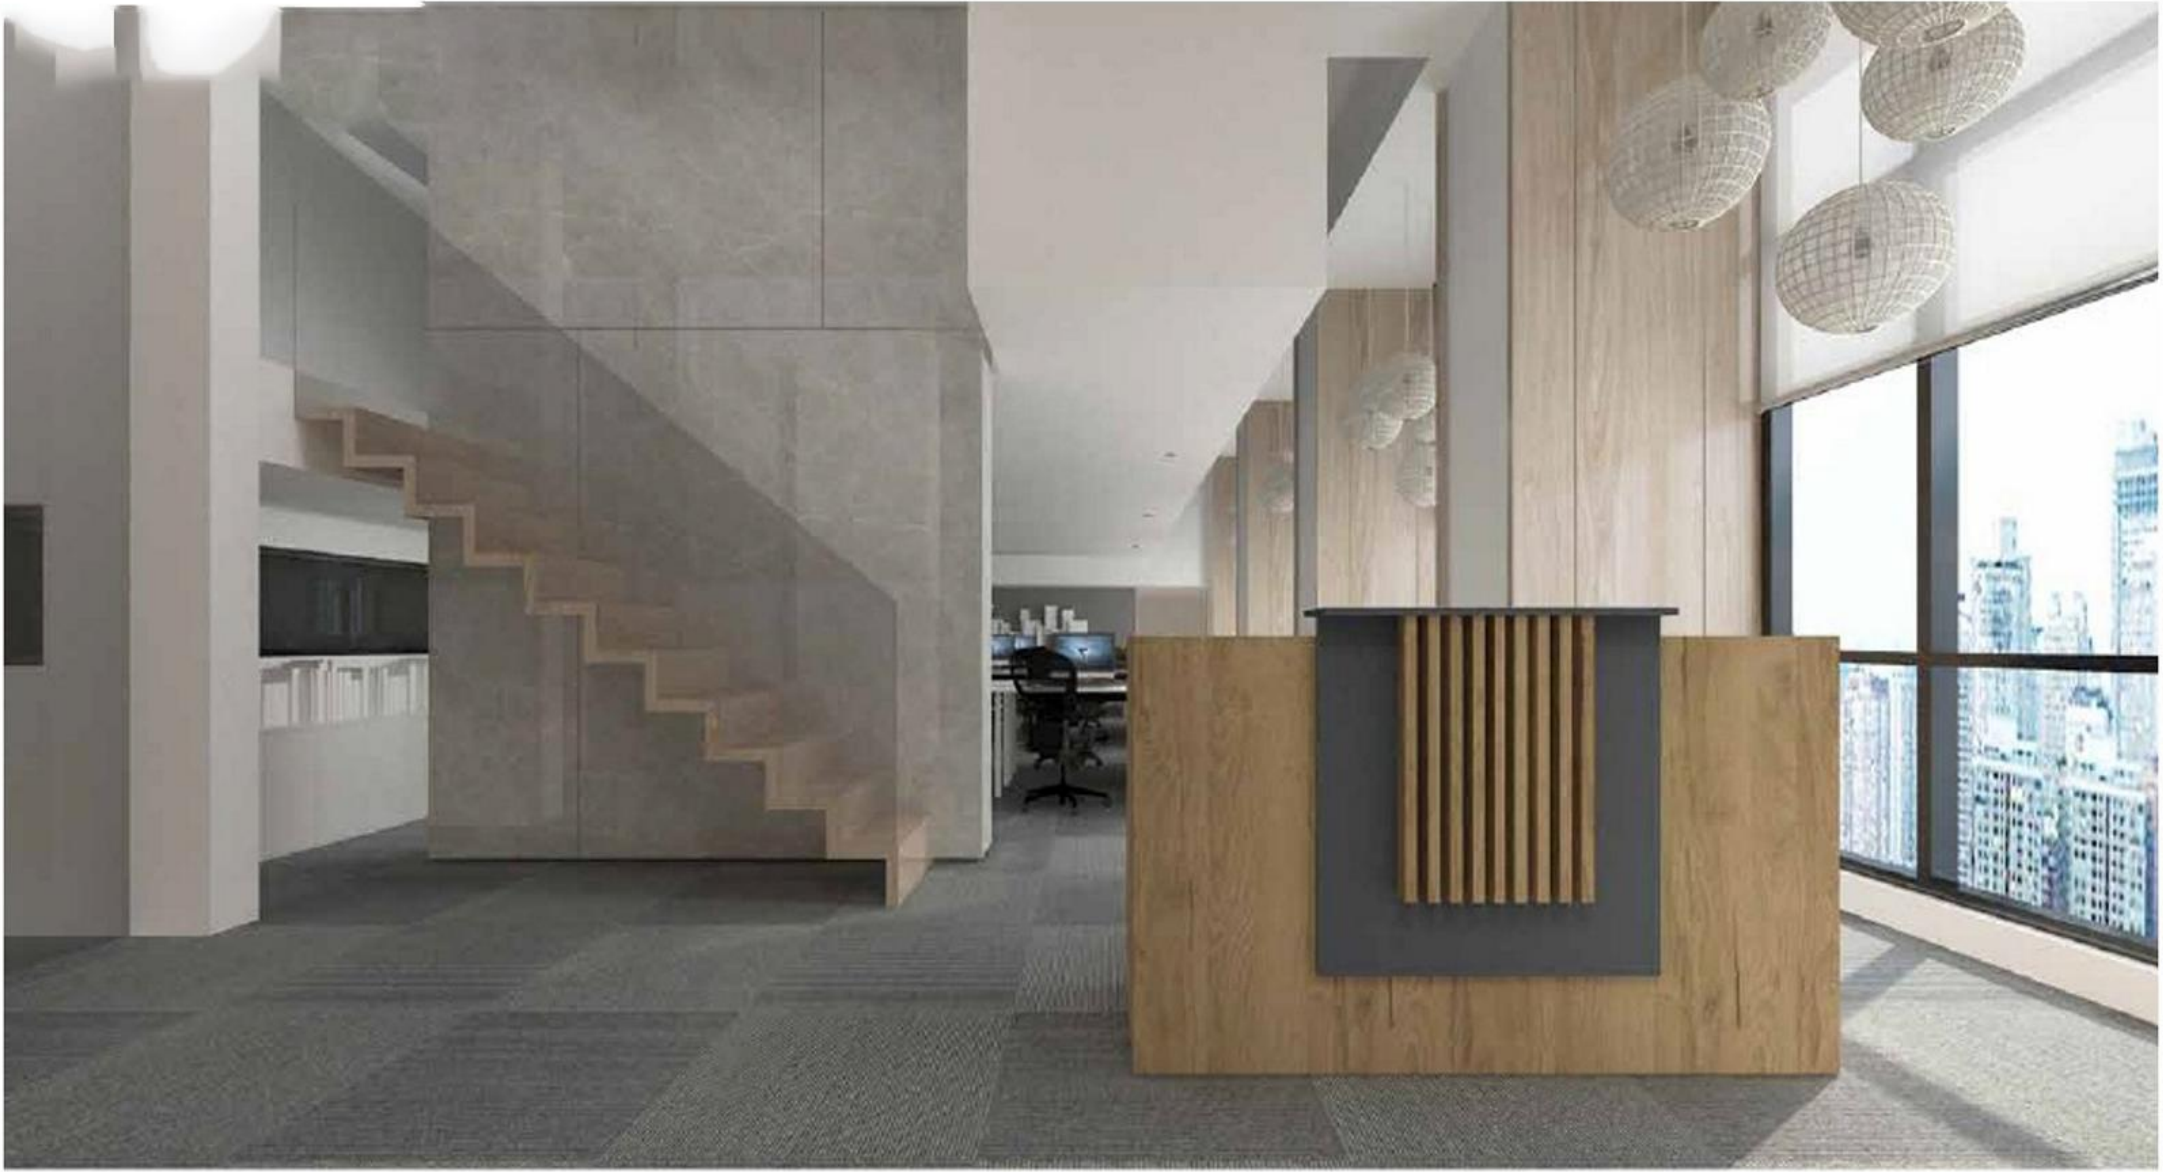

MAKİ
BANKO
Maki Bank