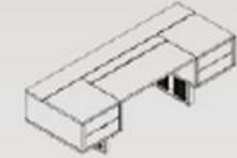

Wave, çağdaş bir tasarım anlayışının yanında masif ahşap, mermer ve deri malzemenin bir araya getirildiği usta ve zarif bir mobilya işçiliğinden elde edilmiştir.

Wave is obtained from a masterful and elegant furniture workmanship that combines solid wood, marble and leather material as well as a contemporary design approach.