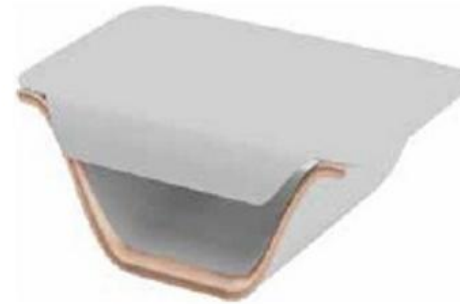

LOTUS

Lotus çiçeğinden esinlenerek tasarlanmış olan lotus makam takımı zarafeti ve şıklığıyla ofisinizin ışığıyla açılacak.

The lotus office set, inspired by the lotus flower, will blossom with the light of your office with its elegance and grace.

Masa / Desk	302x75
Dolap / Cabinet	276x90
Sohpa / Coffeetable	110x60

Ahşap Renkler Wood Colors

Metal Renkler Metal Colors