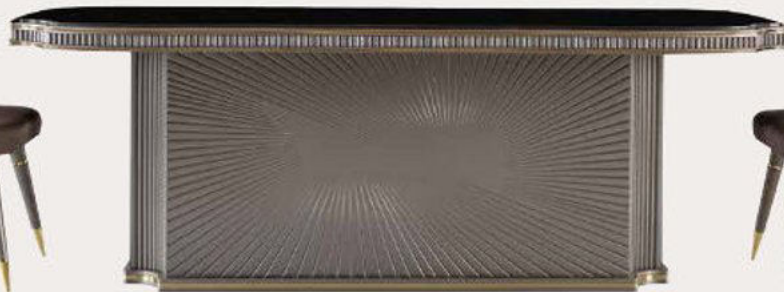

CHAIR
W.G. 78 - H.Y. 123 - D.D. 53

ACCESSORIES
WE HAVE CHOSEN
FOR YOU