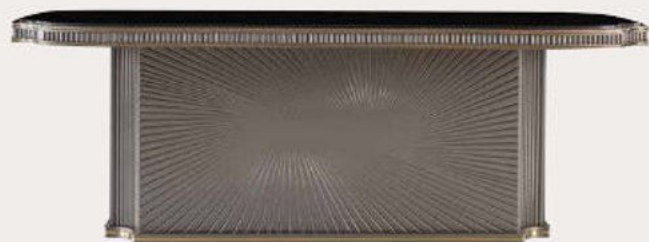

ACCESSORIES
WE HAVE CHOSEN
FOR YOU

Here are the first impressions of the set, which is a combination of dazzling design with the highest level of comfort.

ACCESSORIES
WE HAVE CHOSEN
FOR YOU

ACCESSORIES
WE HAVE CHOSEN
FOR YOU

TABLE
W.G. 210 - H.Y. 81 - D.D. 100