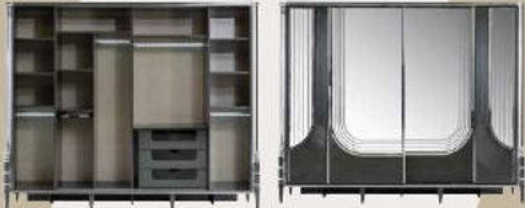

Bedroom

A PROMISING WORK OF ART

ACCESSORIES WE HAVE CHOSEN FOR YOU